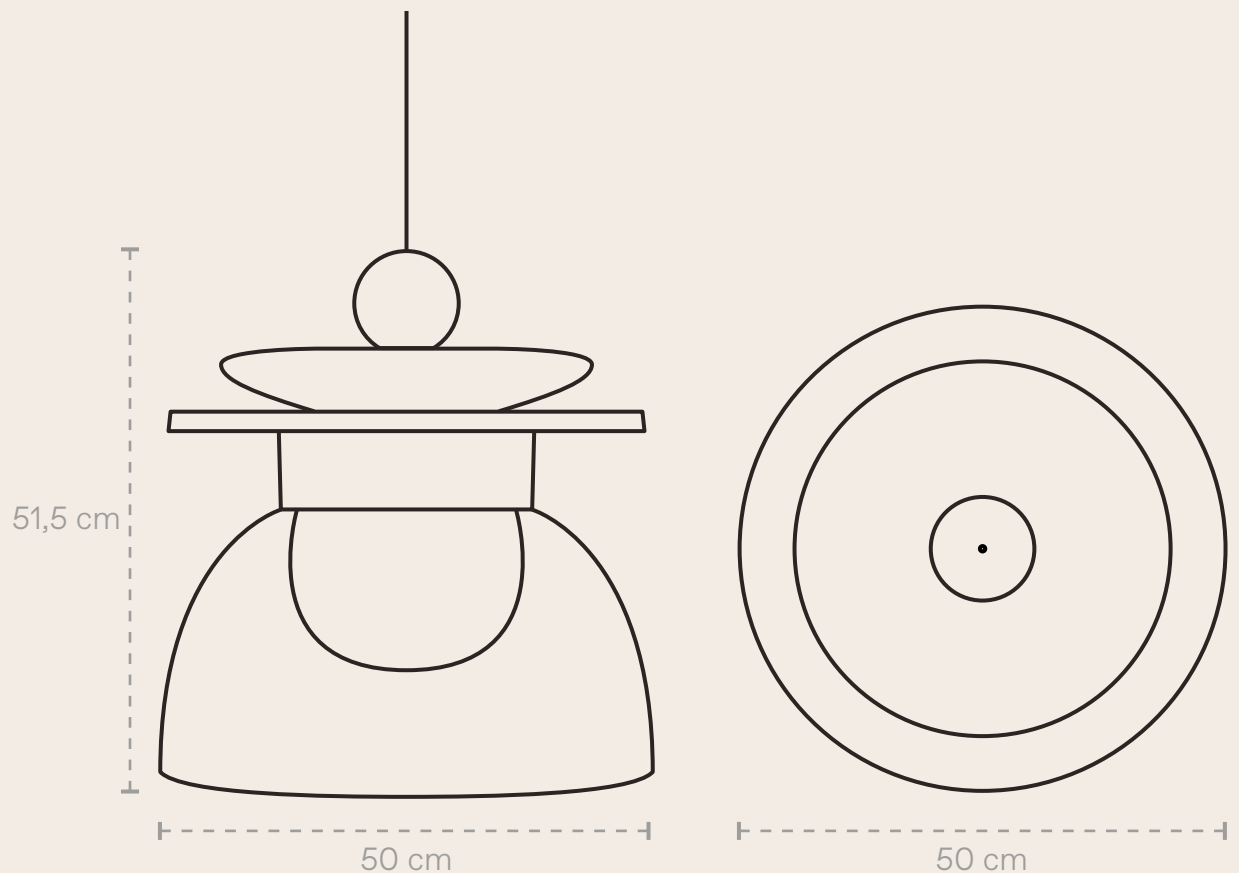

THEIA

sphær

Vibrant, colourful, dignified: Theia, donning her magnificent ceremonial attire with grace, stands as a true titaness. This goddess of light effortlessly melds the robustness of her glass and ceramic elements. As the sun's progenitor, a tender dawn stirs beneath Theia's glass skirt. Her radiant presence and contributions to the creation of the cosmos are justifiably considered her momentous accomplishments.

COLORS

Light Green | Light Blue
Bordeaux Red | Rosé
Orange

CATEGORY

Pendant Light

ENVIRONMENT

Indoor

DIMENSIONS

h: 51,5 cm / b: 50 cm / t: 50 cm

WEIGHT

19 kg

The weight may vary by 1-2 kg, as it is a handmade product.

VOLTAGE

220-240V AC

LIGHT SOURCE

E27 / 8W / 6500K
Bulb is included

PENDANT TUBE MOUNTED ON THE LAMP

10 cm

3 x 30 CM PENDANT TUBES

are included with the order

MATERIAL & FINISH

Theia consists of a bell-shaped transparent glass, behind which a pink pigmented glass encloses the light body. In addition, there are four ceramic shapes, painted in the colours light green, orange, light blue, and dark red-violet with a matte finish. A suspension tube made of sturdy iron, coloured in gold-silver, holds the lamp stable and securely, with the length of the suspension being adjustable.