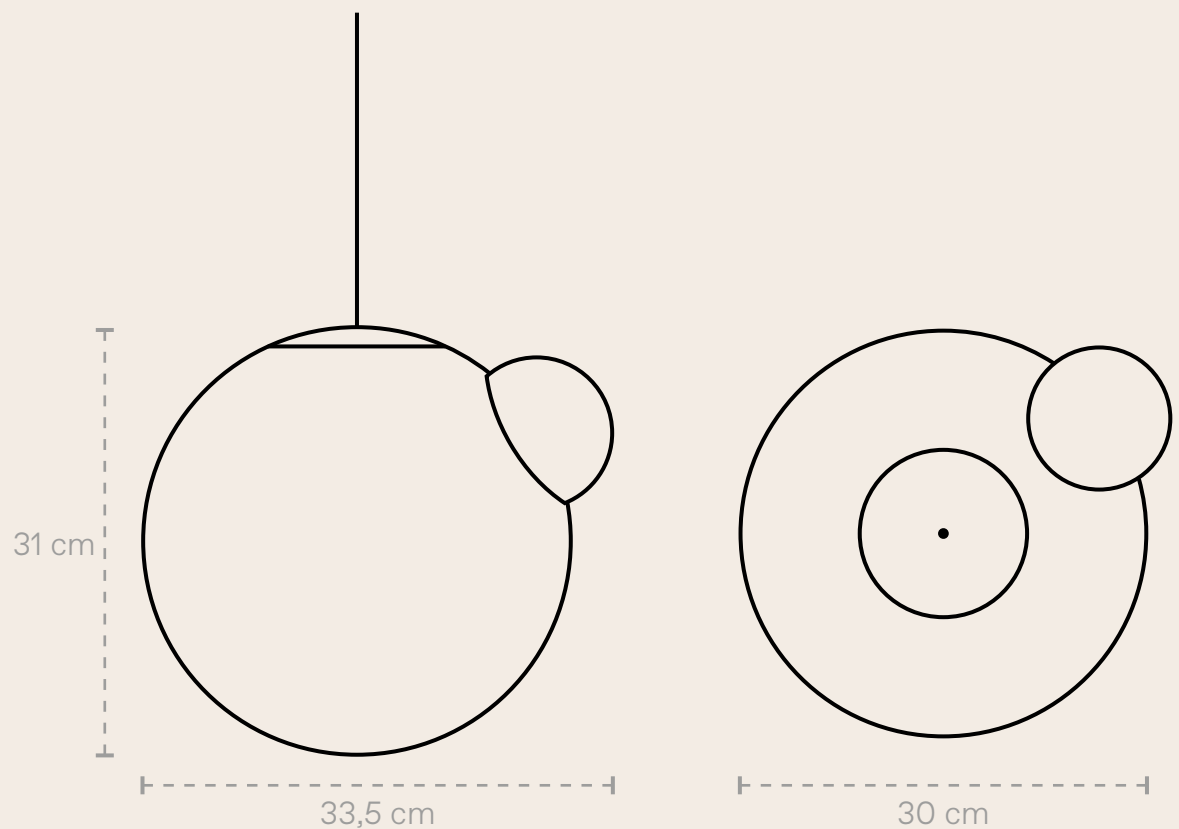

OURANIA

sphær

Ourania is cradled by the heavens like ceramic by glass, like a child by parents. Ceaselessly, she aspires to the stars — unburdened, unwavering. The light refracts through her rose-hued glass form, bathing her surroundings in comforting serenity. Ourania encompasses both mother and father, light and shadow — intimacy and aloofness. They all are linked by the gaze that ascends to the sky.

COLORS

Rosé | Petrol

CATEGORY

Pendant Light

ENVIRONMENT

Indoor

DIMENSIONS

h: 31 cm / w: 33,5 cm / d: 30 cm

PENDANT TUBE MOUNTED ON THE LAMP

20 cm

3 x 30 CM PENDANT TUBES

are included with the order

MATERIAL & FINISH

The pendant light Ourania consists of a pink-pigmented glass sphere that carries a petrol-coloured ceramic sphere on one side.

A suspension tube made of sturdy iron, coloured in gold-silver, keeps the lamp stable and secure, with the length of the suspension being adjustable.